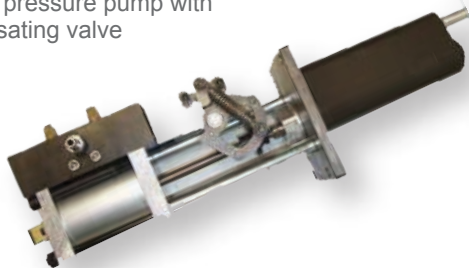

### Adhesive Melters: 4, 8, 16, 30, and 50 L

Valco Melton's C Series Melters provide an easy-to-use design.

- Industry standard compatibility
- Micro-processor controls with a wide array of features
- PID control system for accurate & controlled temperatures

PTFE coated tank with easy access for cleaning and filling operations

Optional integrated pattern control

Variable pressure pump with compensating valve

Easy access for maintenance operation

Control cabinet is isolated from the heating area to avoid overheating in the electronic zone

Up to six compatible channels for hose-gun connection

Filter with pressure discharger

Optional RS485 connection with modbus protocol