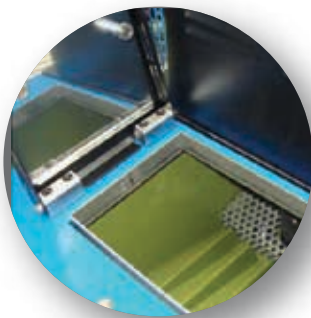

### Adhesive Melters: 4, 8, 16, 30, and 50 L

Valco Melton's C Series Melters provide an easy-to-use design.

- Industry standard compatibility
- Micro-processor controls with a wide array of features
- PID control system for accurate & controlled temperatures

PTFE coated tank with easy access for cleaning and filling operations

Optional integrated pattern control

Variable pressure pump with compensating valve

Easy access for maintenance operation

Control cabinet is isolated from the heating area to avoid overheating in the electronic zone